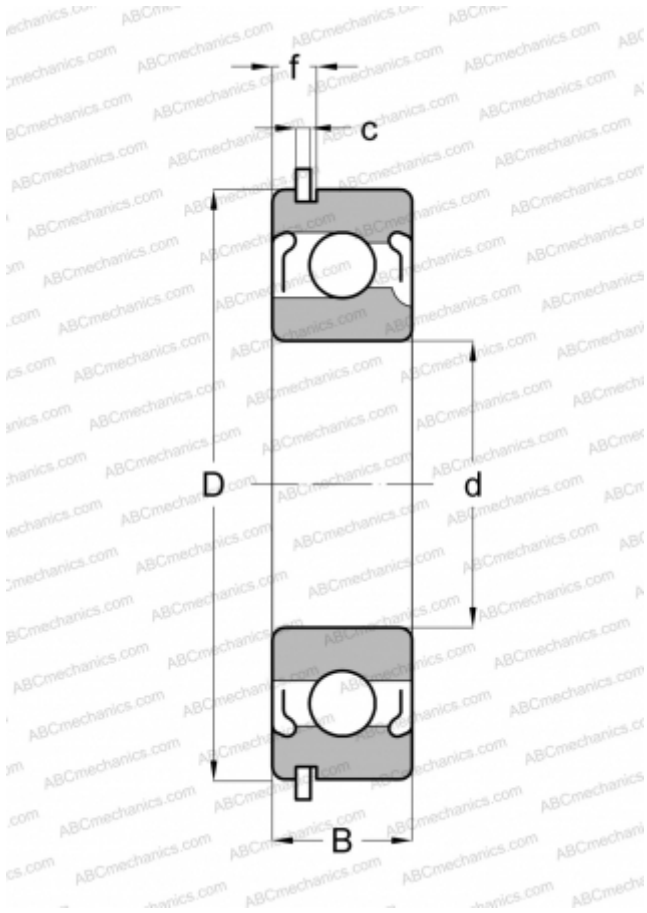

477311 NEW DEPARTURE

Deep groove ball bearings

TYPE: Ball bearings, Radial ball bearings, Single row, With filling slot, With snap ring groove, snap ring, shields 2Z

Technical specification

DIMENSIONS, MM

d	55,000
D	120,000
B	29,000
f	7,137
c	3,099

WEIGHT, KG

1,565

MANUFACTURER

[NEW DEPARTURE](#)

INTERCHANGE

ABC	311 2ZNR
SKF	311-2ZNR
MRC	311-MFFG