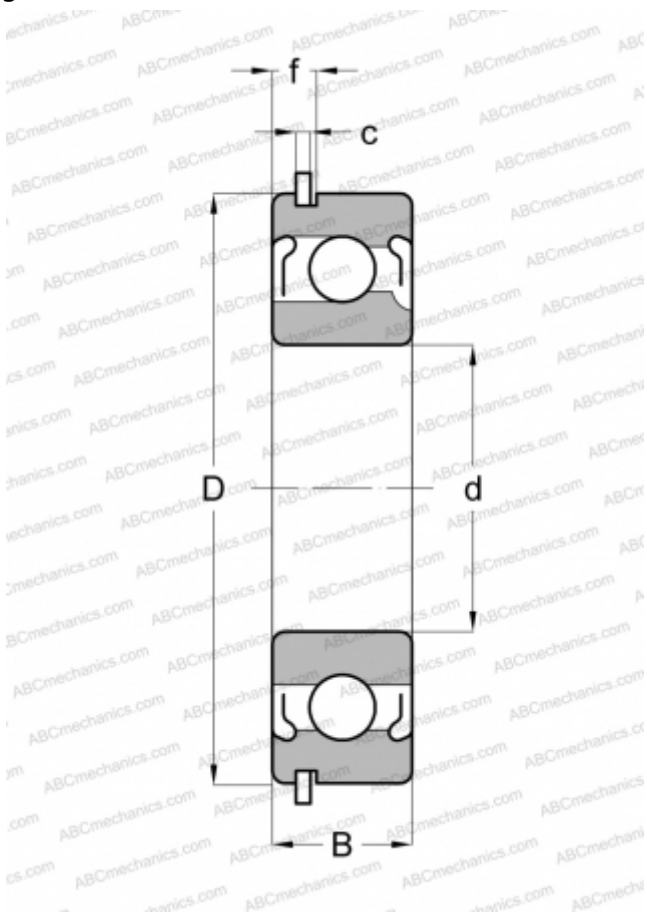

## 477213 NEW DEPARTURE

Deep groove ball bearings

TYPE: Ball bearings, Radial ball bearings, Single row, With filling slot, With snap ring groove, snap ring, shields 2Z

### Technical specification

#### DIMENSIONS, MM

d	65,000
D	120,000
B	23,000
f	7,137
c	3,099

#### WEIGHT, KG

1,089