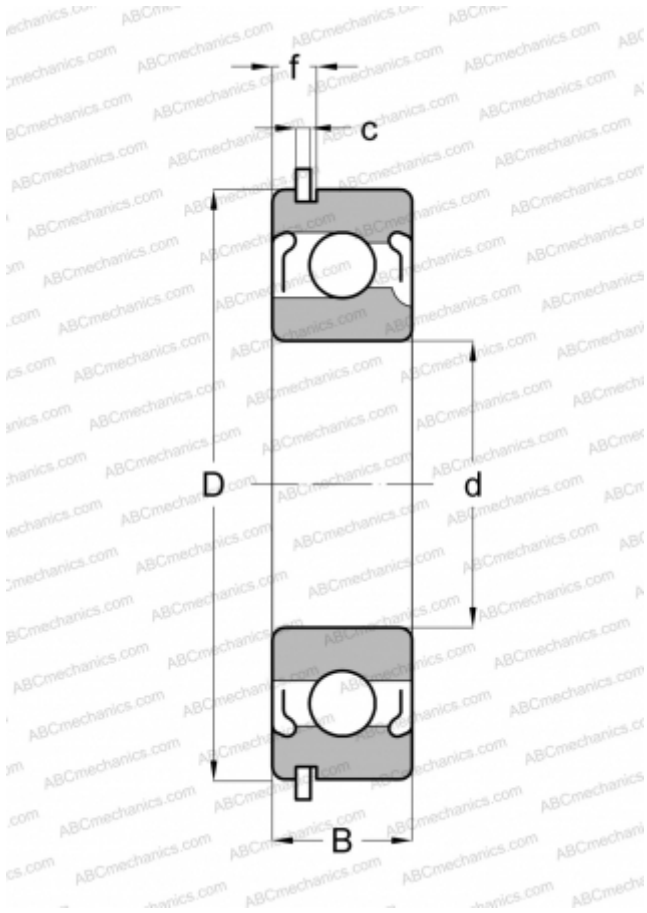

477314 NEW DEPARTURE

Deep groove ball bearings

TYPE: Ball bearings, Radial ball bearings, Single row, With filling slot, With snap ring groove, snap ring, shields 2Z

Technical specification

DIMENSIONS, MM

d	70,000
D	150,000
B	35,000
f	7,976
c	3,099

WEIGHT, KG

2,966

MANUFACTURER

[NEW DEPARTURE](#)

INTERCHANGE

ABC	314 2ZNR
SKF	314-2ZNR
MRC	314-MFFG