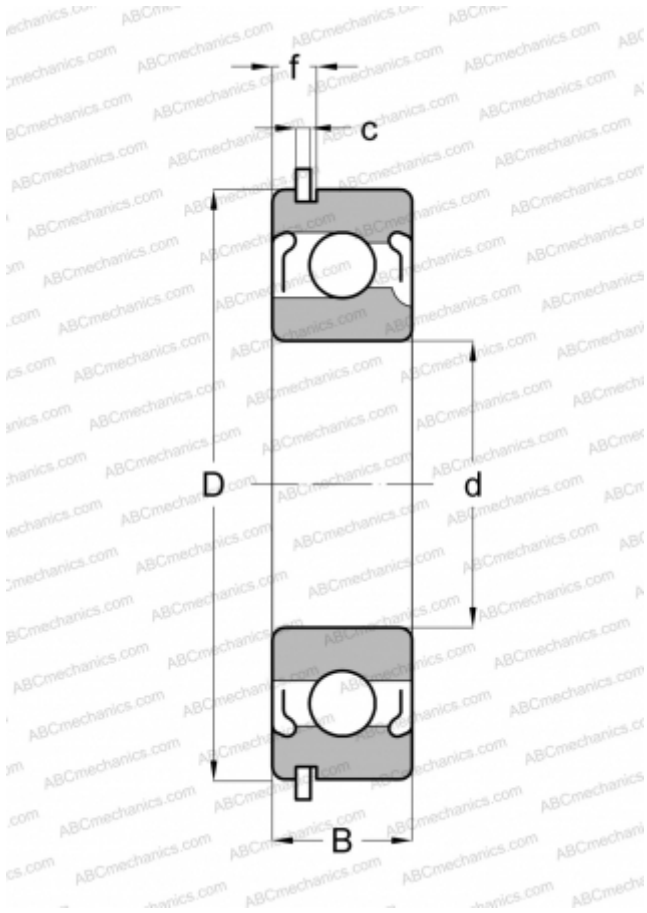

477215 NEW DEPARTURE

Deep groove ball bearings

TYPE: Ball bearings, Radial ball bearings, Single row, With filling slot, With snap ring groove, snap ring, shields 2Z

Technical specification

DIMENSIONS, MM

d	75,000
D	130,000
B	25,000
f	7,137
c	3,099

WEIGHT, KG

1,266

MANUFACTURER

[NEW DEPARTURE](#)

INTERCHANGE

ABC	215 2ZNR
SKF	215-2ZNR
MRC	215-MFFG
FAFNIR	215WDDG