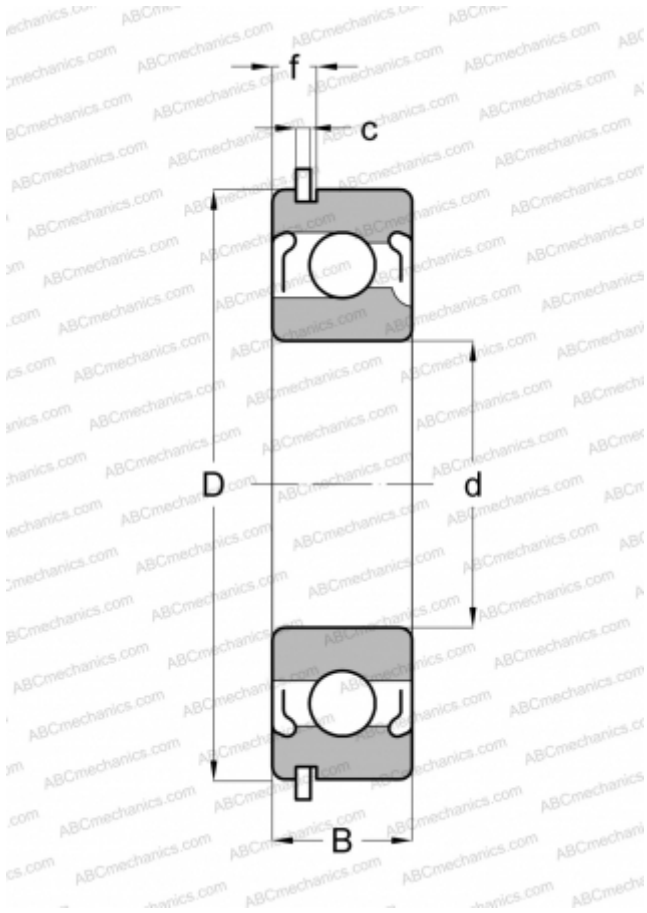

## 216-2ZNR SKF

Deep groove ball bearings

TYPE: Ball bearings, Radial ball bearings, Single row, With filling slot, With snap ring groove, snap ring, shields 2Z

### Technical specification

#### DIMENSIONS, MM

d	80,000
D	140,000
B	26,000

#### WEIGHT, KG

1,550