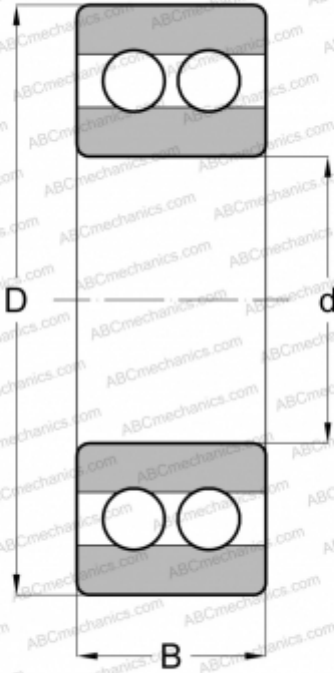

03 AA RIV

Deep groove ball bearings

TYPE: Ball bearings, Radial ball bearings, Double row, Open

Technical specification

DIMENSIONS, MM

d	12,000
D	32,000
B	14,000

WEIGHT, KG

0,059