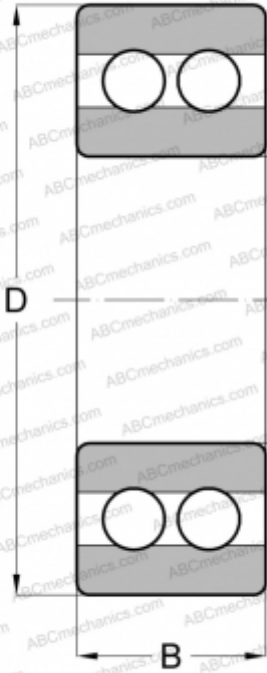

4 BB RIV

Deep groove ball bearings

TYPE: Ball bearings, Radial ball bearings, Double row, Open

Technical specification

DIMENSIONS, MM

d	17,000
D	47,000
B	19,000

WEIGHT, KG

0,172

MANUFACTURER

[RIV](#)

INTERCHANGE

ABC	4303
SKF	4303 ATN9
STEYR	4303
HOFFMANN	317 DR
R&M	MDJ 17