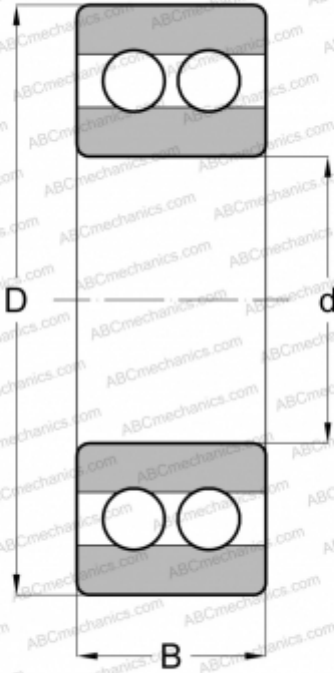

4205 ABC

Deep groove ball bearings

TYPE: Ball bearings, Radial ball bearings, Double row, Open

Technical specification

DIMENSIONS, MM

d	25,000
D	52,000
B	18,000

WEIGHT, KG

0,177

MANUFACTURER

[ABC](#)

INTERCHANGE

SKF	4205 ATN9
STEYR	4205
RIV	2 AA
HOFFMANN	125 DR
R&M	LDJ 25