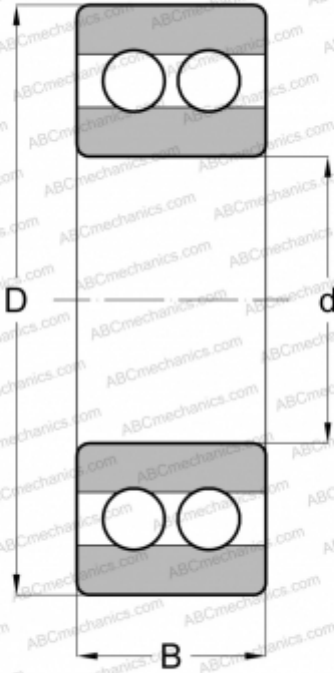

4208 ABC

Deep groove ball bearings

TYPE: Ball bearings, Radial ball bearings, Double row, Open

Technical specification

DIMENSIONS, MM

d	40,000
D	80,000
B	23,000

WEIGHT, KG

0,544

MANUFACTURER

[ABC](#)

INTERCHANGE

SKF	4208 ATN9
STEYR	4208
RIV	5 AA
HOFFMANN	140 DR
R&M	LDJ 40