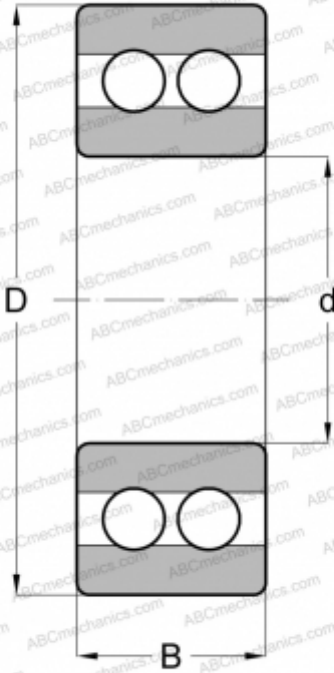

4310 ABC

Deep groove ball bearings

TYPE: Ball bearings, Radial ball bearings, Double row, Open

Technical specification

DIMENSIONS, MM

d	50,000
D	110,000
B	40,000

WEIGHT, KG

1,801