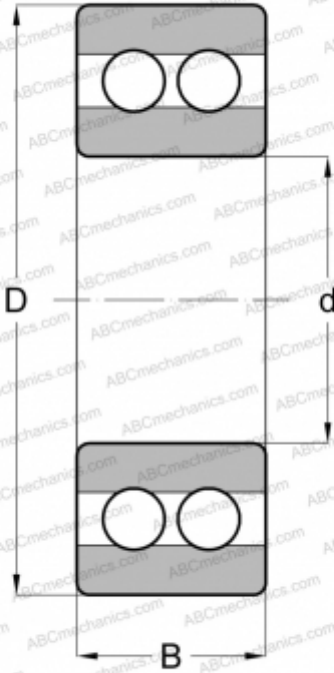

## 4218 ABC

Deep groove ball bearings

TYPE: Ball bearings, Radial ball bearings, Double row, Open

### Technical specification

#### DIMENSIONS, MM

d	90,000
D	160,000
B	40,000

#### WEIGHT, KG

3,701