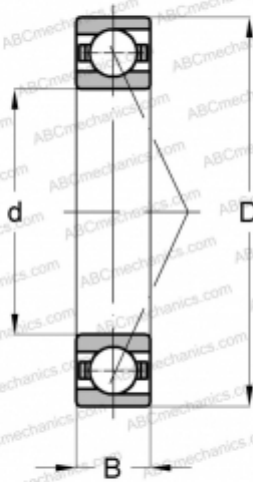

## 71809 B TVH FAG

Angular contact ball bearings

TYPE: Ball bearings, Angular contact ball bearing, Single row, Contact angle 40°, For single use, polyamide cage

#### DIMENSIONS, MM

d	45,000
D	58,000
B	7,000

#### WEIGHT, KG

0,033