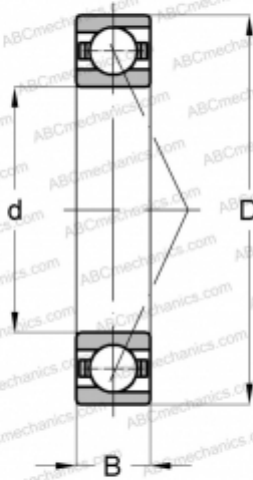

7315 B TVP FAG

Angular contact ball bearings

TYPE: Ball bearings, Angular contact ball bearing, Single row, Contact angle 40°, For single use, polyamide cage

Technical specification

DIMENSIONS, MM

d	75,000
D	160,000
B	37,000