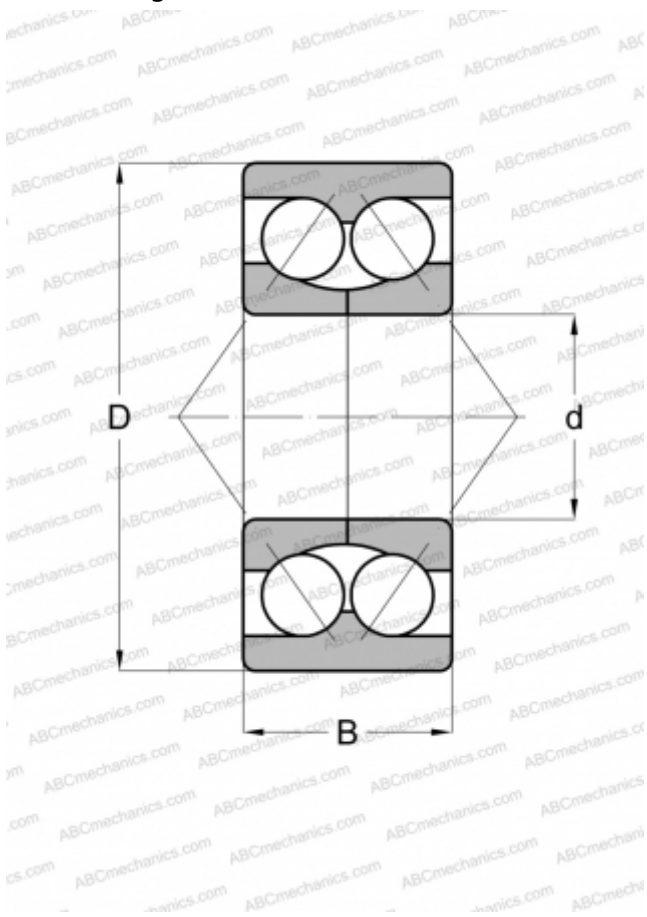

## 3306 DA ABC

Angular contact ball bearings

TYPE: Ball bearings, Angular contact ball bearing, Double row, Contact angle 45°, Separable, with split inner ring

### Technical specification

#### DIMENSIONS, MM

d	30,000
D	72,000
B	30,200

#### WEIGHT, KG

0,657