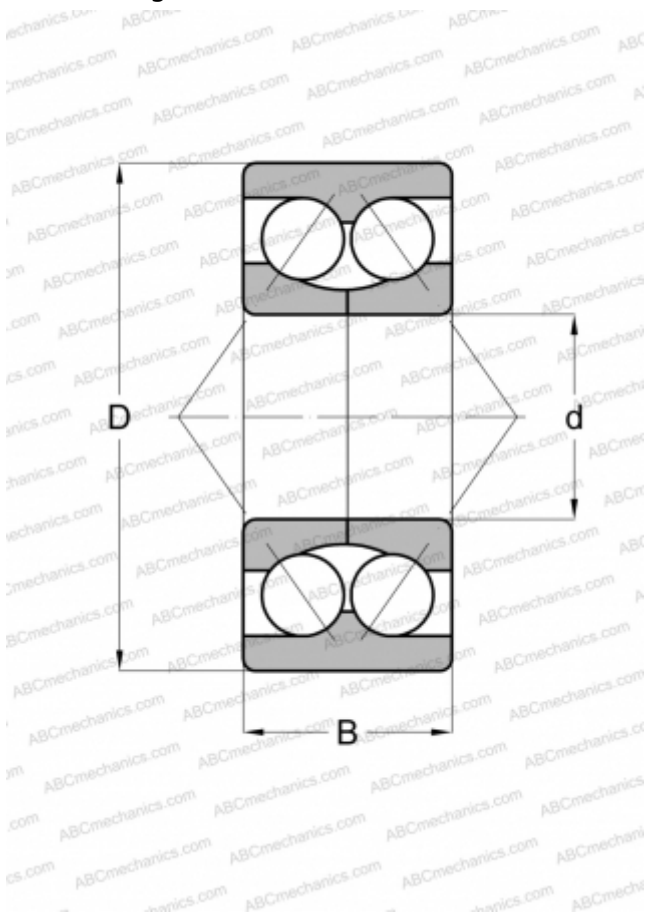

## 3314 DA ABC

Angular contact ball bearings

TYPE: Ball bearings, Angular contact ball bearing, Double row, Contact angle 45°, Separable, with split inner ring

### Technical specification

#### DIMENSIONS, MM

d	70,000
D	150,000
B	63,500

#### WEIGHT, KG

5,360