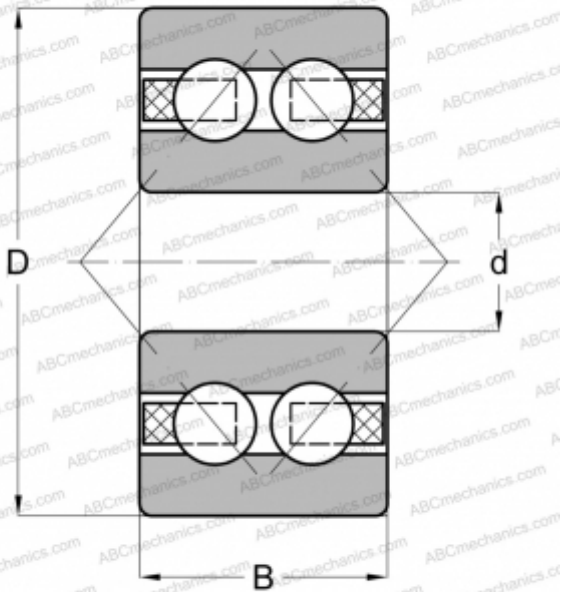

3205 A SKF

Angular contact ball bearings

TYPE: Ball bearings, Angular contact ball bearing, Double row, Contact angle 30°, Open, steel cage

Technical specification

DIMENSIONS, MM

d	25,000
D	52,000
B	20,600

WEIGHT, KG

0,180

MANUFACTURER

[SKF](#)

INTERCHANGE

ABC	3205 BD
SKF - USA	5205
FAG	3205 BD
STEYR	3205
FEDERAL/SCHA TZ	5205
NEW DEPARTURE	5205
RIV	2 ANNO n25

CALCULATION DATA

Basic dynamic load rating, C	21,600 kN
Basic static load rating, Co	14,300 kN
Fatigue load limit, Pu	0,600 kN
Reference speed	12000 r/min
Limiting speed	12000 r/min