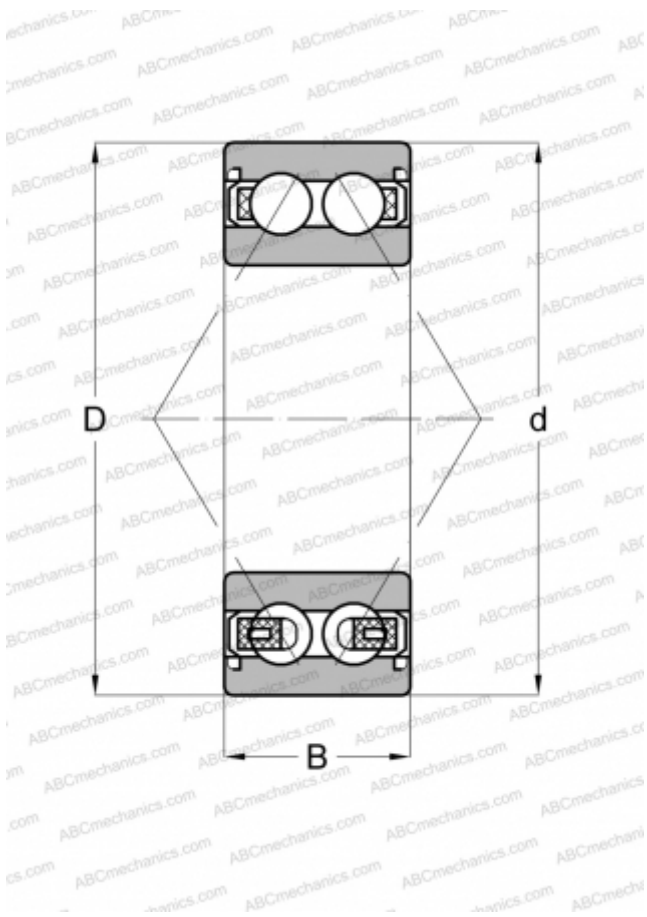

## 3200 A-2RS1 SKF

Angular contact ball bearings

TYPE: Ball bearings, Angular contact ball bearing, Double row, Contact angle 30°, Lip seals on both side

### Technical specification

#### DIMENSIONS, MM

d	10,000
D	30,000
B	14,000

#### WEIGHT, KG

0,051