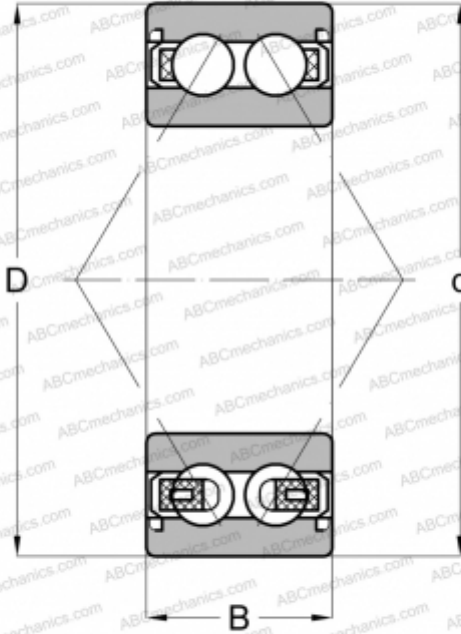

## 3304 BD 2RSR TVH ABC

Angular contact ball bearings

TYPE: Ball bearings, Angular contact ball bearing, Double row, Contact angle 30°, Lip seals on both side

### Technical specification

#### DIMENSIONS, MM

d	20,000
D	52,000
B	22,200

#### WEIGHT, KG

0,221