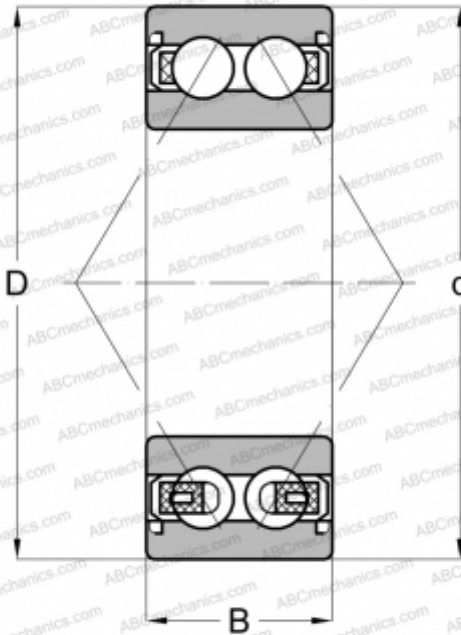

3304 A-2RS1 SKF

Angular contact ball bearings

TYPE: Ball bearings, Angular contact ball bearing, Double row, Contact angle 30°, Lip seals on both side

Technical specification

DIMENSIONS, MM

d	20,000
D	52,000
B	22,200

WEIGHT, KG

0,220

MANUFACTURER

[SKF](#)

INTERCHANGE

ABC	3304 BD 2RSR TVH
FAG	3304 BD 2RSR TVH

CALCULATION DATA

Basic dynamic load rating, C	23,600 kN
Basic static load rating, Co	14,600 kN
Fatigue load limit, Pu	0,620 kN
Reference speed	13000 r/min
Limiting speed	9000 r/min