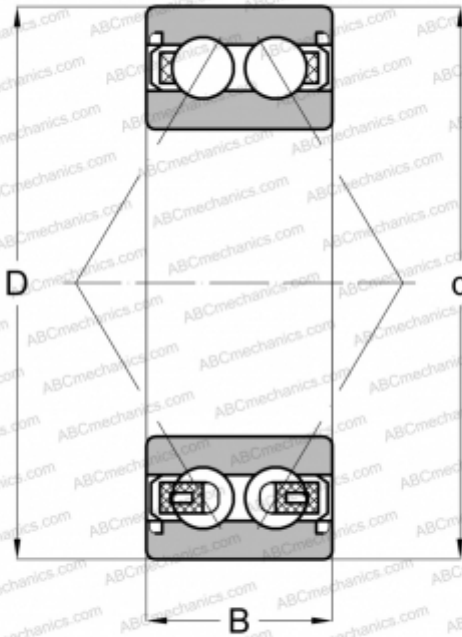

3304 BD 2RSR TVH FAG

Angular contact ball bearings

TYPE: Ball bearings, Angular contact ball bearing, Double row, Contact angle 30°, Lip seals on both side

Technical specification

DIMENSIONS, MM

d	20,000
D	52,000
B	22,200

WEIGHT, KG

0,221

MANUFACTURER

[FAG](#)

INTERCHANGE

ABC	3304 BD 2RSR TVH
SKF	3304 A-2RS1