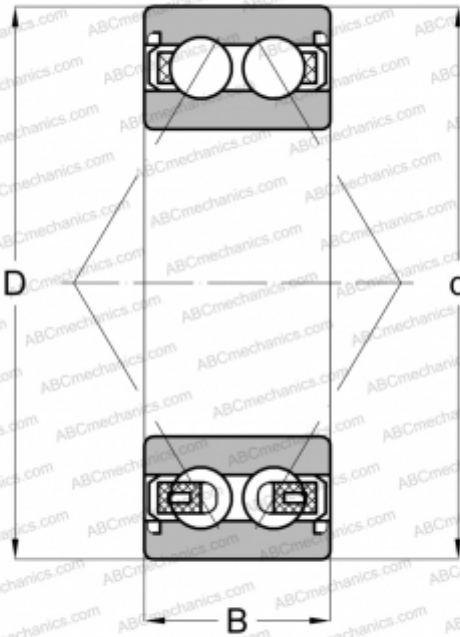

3205 BD 2RSR TVH ABC

Angular contact ball bearings

TYPE: Ball bearings, Angular contact ball bearing, Double row, Contact angle 30°, Lip seals on both side

Technical specification

DIMENSIONS, MM

d	25,000
D	52,000
B	20,600

WEIGHT, KG

0,182

MANUFACTURER

[ABC](#)

INTERCHANGE

SKF	3205 A-2RS1
FAG	3205 BD 2RSR TVH