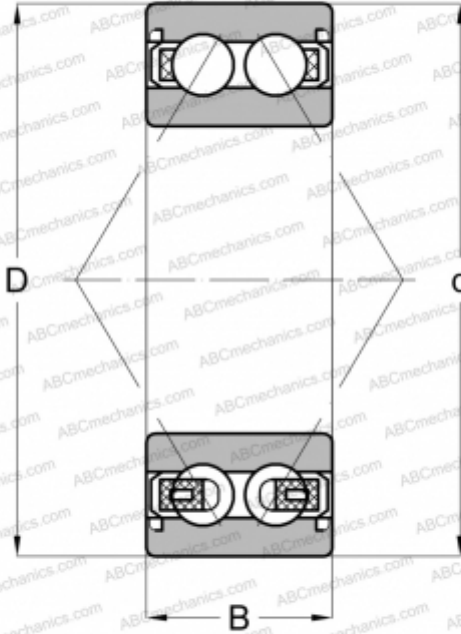

## 3205 BD 2RSR TVH FAG

Angular contact ball bearings

TYPE: Ball bearings, Angular contact ball bearing, Double row, Contact angle 30°, Lip seals on both side

### Technical specification

#### DIMENSIONS, MM

d	25,000
D	52,000
B	20,600

#### WEIGHT, KG

0,182