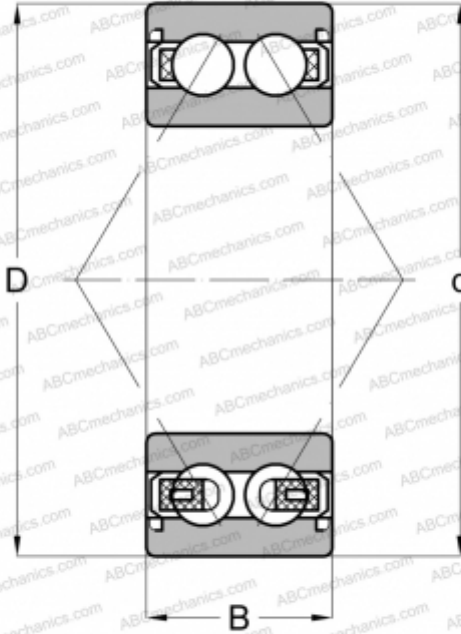

3305 BD 2RSR TVH ABC

Angular contact ball bearings

TYPE: Ball bearings, Angular contact ball bearing, Double row, Contact angle 30°, Lip seals on both side

Technical specification

DIMENSIONS, MM

d	25,000
D	62,000
B	25,400

WEIGHT, KG

0,359

MANUFACTURER

[ABC](#)

INTERCHANGE

SKF	3305 A-2RS1
FAG	3305 BD 2RSR TVH