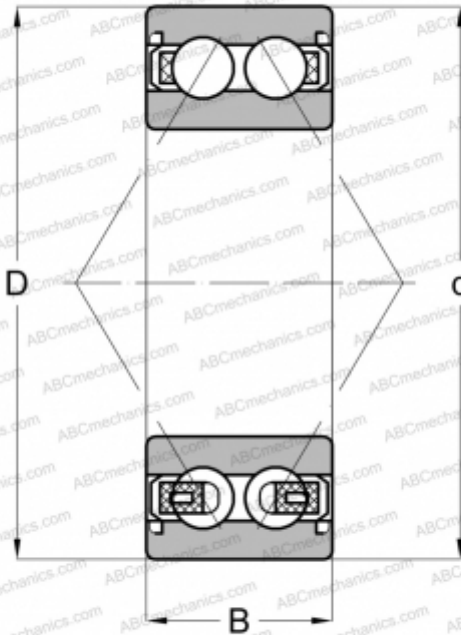

3305 A-2RS1 SKF

Angular contact ball bearings

TYPE: Ball bearings, Angular contact ball bearing, Double row, Contact angle 30°, Lip seals on both side

Technical specification

DIMENSIONS, MM

d	25,000
D	62,000
B	25,400

WEIGHT, KG

0,350

MANUFACTURER

[SKF](#)

INTERCHANGE

ABC	3305 BD 2RSR TVH
FAG	3305 BD 2RSR TVH

CALCULATION DATA

Basic dynamic load rating, C	32,000 kN
Basic static load rating, Co	20,400 kN
Fatigue load limit, Pu	0,865 kN
Reference speed	11000 r/min
Limiting speed	7500 r/min