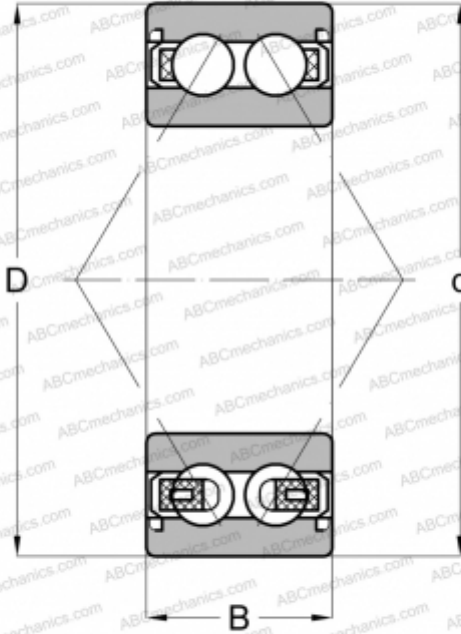

## 3206 BD 2RSR TVH ABC

Angular contact ball bearings

TYPE: Ball bearings, Angular contact ball bearing, Double row, Contact angle 30°, Lip seals on both side

### Technical specification

#### DIMENSIONS, MM

d	30,000
D	62,000
B	23,800

#### WEIGHT, KG

0,296