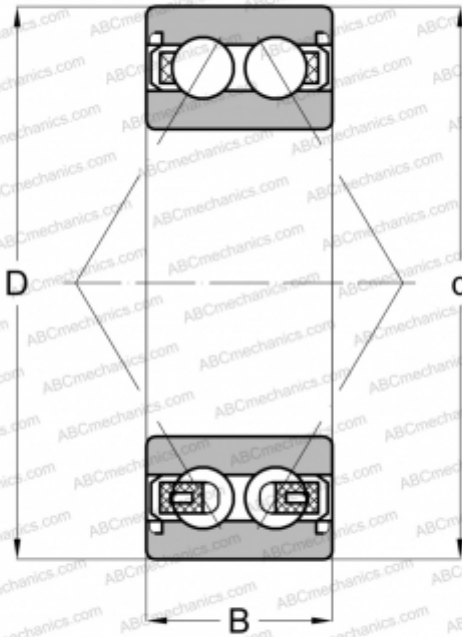

3207 BD 2RSR TVH FAG

Angular contact ball bearings

TYPE: Ball bearings, Angular contact ball bearing, Double row, Contact angle 30°, Lip seals on both side

Technical specification

DIMENSIONS, MM

d	35,000
D	72,000
B	27,000

WEIGHT, KG

0,454

MANUFACTURER

[FAG](#)

INTERCHANGE

ABC	3207 BD 2RSR TVH
SKF	3207 A-2RS1