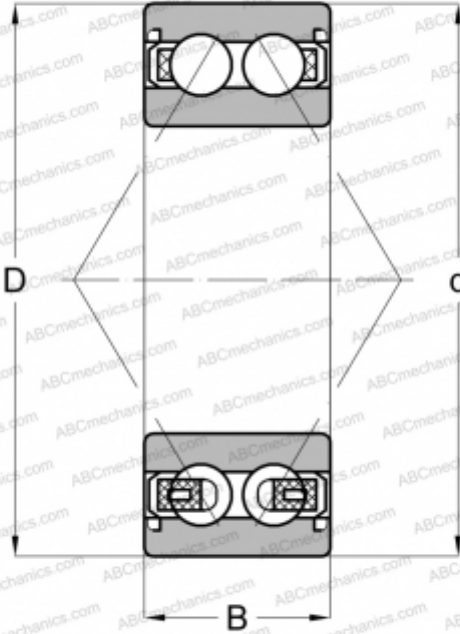

3208 BD 2RSR TVH ABC

Angular contact ball bearings

TYPE: Ball bearings, Angular contact ball bearing, Double row, Contact angle 30°, Lip seals on both side

Technical specification

DIMENSIONS, MM

| | |
|---|--------|
| d | 40,000 |
| D | 80,000 |
| B | 30,200 |

WEIGHT, KG

0,605

MANUFACTURER

[ABC](#)

INTERCHANGE

| | |
|-----|----------------------------------|
| SKF | 3208 A-2RS1 |
| FAG | 3208 BD 2RSR TVH |