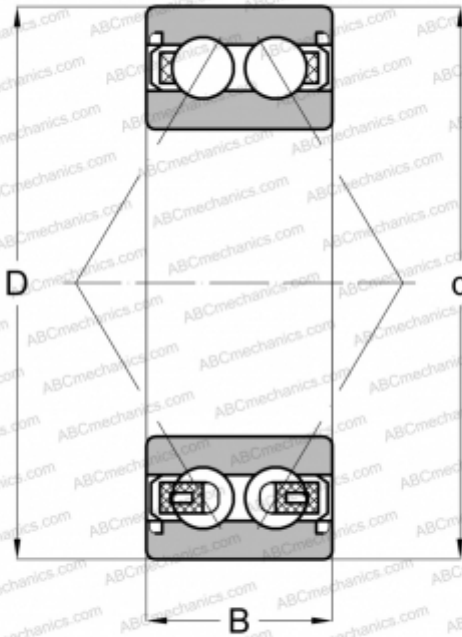

3208 BD 2RSR TVH FAG

Angular contact ball bearings

TYPE: Ball bearings, Angular contact ball bearing, Double row, Contact angle 30°, Lip seals on both side

Technical specification

DIMENSIONS, MM

d	40,000
D	80,000
B	30,200

WEIGHT, KG

0,605

MANUFACTURER

[FAG](#)

INTERCHANGE

ABC	3208 BD 2RSR TVH
SKF	3208 A-2RS1