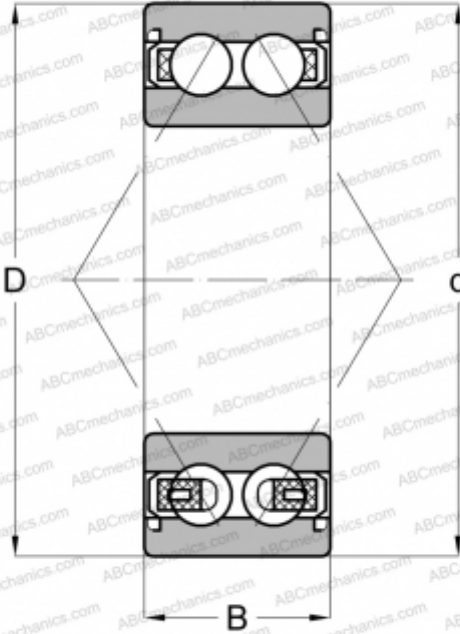

3308 BD 2RSR TVH ABC

Angular contact ball bearings

TYPE: Ball bearings, Angular contact ball bearing, Double row, Contact angle 30°, Lip seals on both side

Technical specification

DIMENSIONS, MM

d	40,000
D	90,000
B	36,500

WEIGHT, KG

0,998

MANUFACTURER

[ABC](#)

INTERCHANGE

SKF	3308 A-2RS1
FAG	3308 BD 2RSR TVH