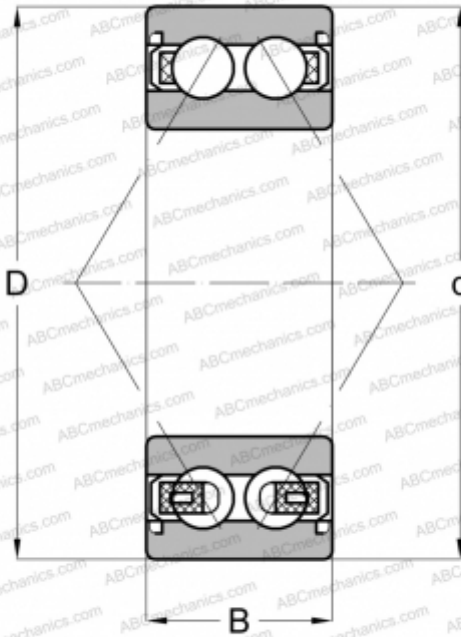

## 3308 BD 2RSR TVH FAG

Angular contact ball bearings

TYPE: Ball bearings, Angular contact ball bearing, Double row, Contact angle 30°, Lip seals on both side

### Technical specification

#### DIMENSIONS, MM

d	40,000
D	90,000
B	36,500

#### WEIGHT, KG

0,998