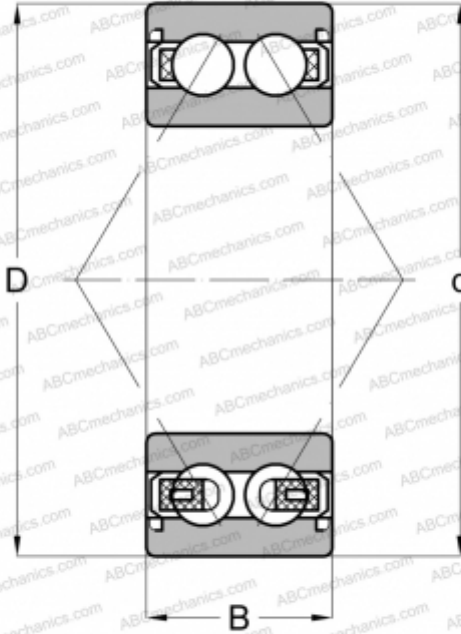

3209 BD 2RSR TVH ABC

Angular contact ball bearings

TYPE: Ball bearings, Angular contact ball bearing, Double row, Contact angle 30°, Lip seals on both side

Technical specification

DIMENSIONS, MM

d	45,000
D	85,000
B	30,200

WEIGHT, KG

0,640

MANUFACTURER

[ABC](#)

INTERCHANGE

SKF	3209 A-2RS1
FAG	3209 BD 2RSR TVH