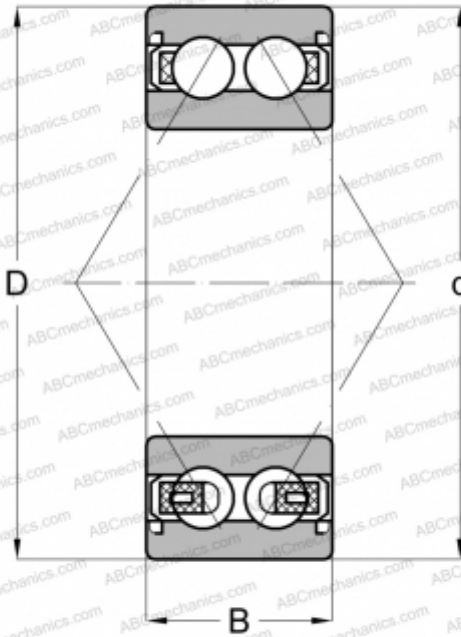

## 3309 BD 2RSR TVH ABC

Angular contact ball bearings

TYPE: Ball bearings, Angular contact ball bearing, Double row, Contact angle 30°, Lip seals on both side

### Technical specification

#### DIMENSIONS, MM

d	45,000
D	100,000
B	39,700

#### WEIGHT, KG

1,360