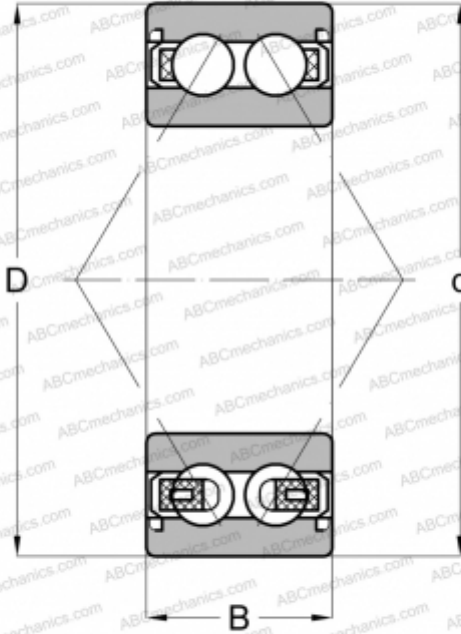

## 3210 BD 2RSR TVH ABC

Angular contact ball bearings

TYPE: Ball bearings, Angular contact ball bearing, Double row, Contact angle 30°, Lip seals on both side

### Technical specification

#### DIMENSIONS, MM

d	50,000
D	90,000
B	30,200

#### WEIGHT, KG

0,693