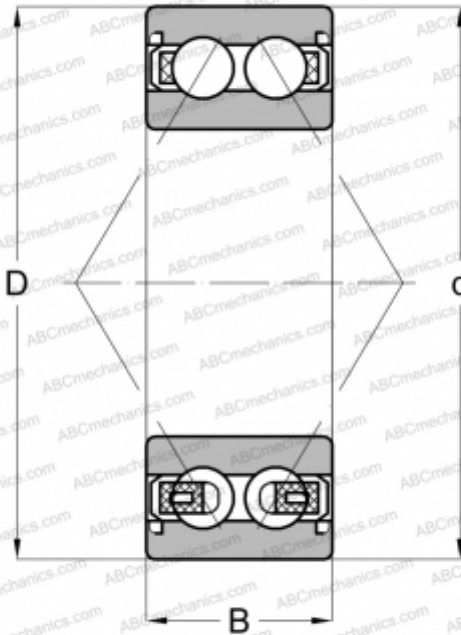

## 3210 A-2RS1 SKF

Angular contact ball bearings

TYPE: Ball bearings, Angular contact ball bearing, Double row, Contact angle 30°, Lip seals on both side

#### DIMENSIONS, MM

d	50,000
D	90,000
B	30,200

#### WEIGHT, KG

0,650