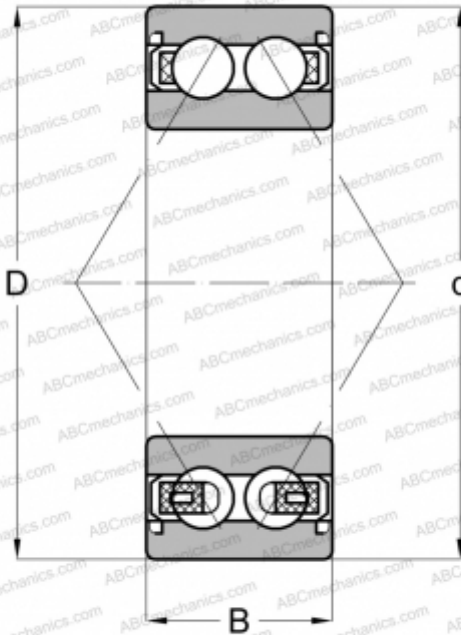

## 3211 A-2RS1 SKF

Angular contact ball bearings

TYPE: Ball bearings, Angular contact ball bearing, Double row, Contact angle 30°, Lip seals on both side

#### DIMENSIONS, MM

d	55,000
D	100,000
B	33,300

#### WEIGHT, KG

0,910