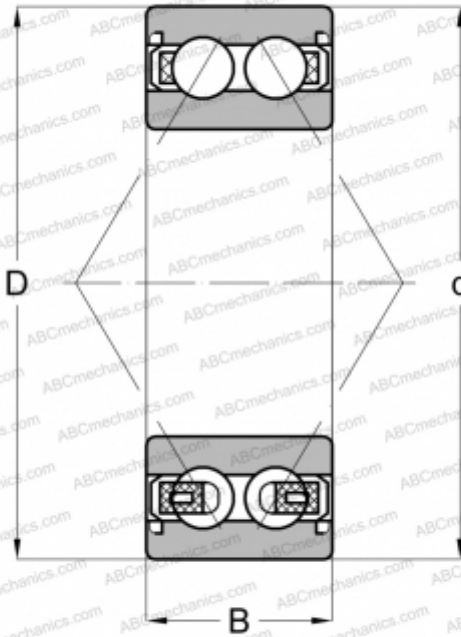

3211 BD 2RSR TVH FAG

Angular contact ball bearings

TYPE: Ball bearings, Angular contact ball bearing, Double row, Contact angle 30°, Lip seals on both side

Technical specification

DIMENSIONS, MM

d	55,000
D	100,000
B	33,300

WEIGHT, KG

0,969

MANUFACTURER

[FAG](#)

INTERCHANGE

ABC	3211 BD 2RSR TVH
SKF	3211 A-2RS1