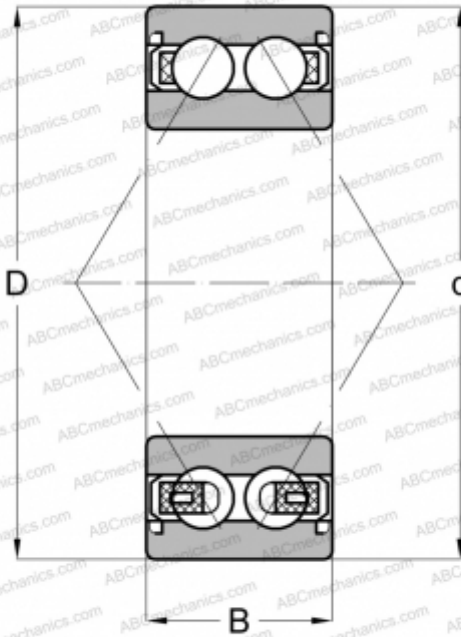

## 3311 BD 2RSR TVH FAG

Angular contact ball bearings

TYPE: Ball bearings, Angular contact ball bearing, Double row, Contact angle 30°, Lip seals on both side

### Technical specification

#### DIMENSIONS, MM

d	55,000
D	120,000
B	49,200

#### WEIGHT, KG

2,350