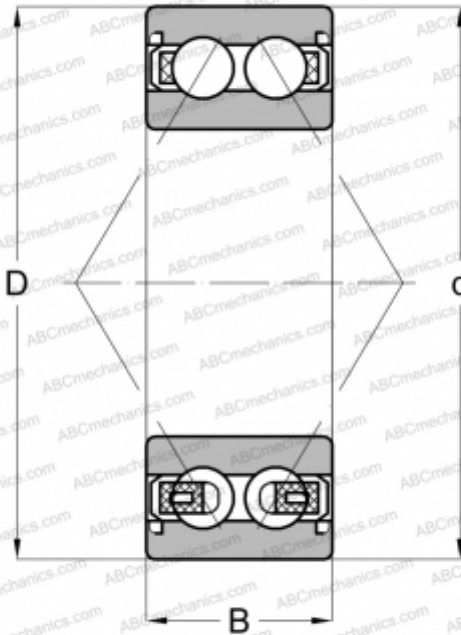

## 3212 A-2RS1 SKF

Angular contact ball bearings

TYPE: Ball bearings, Angular contact ball bearing, Double row, Contact angle 30°, Lip seals on both side

#### DIMENSIONS, MM

d	60,000
D	110,000
B	36,500

#### WEIGHT, KG

1,200