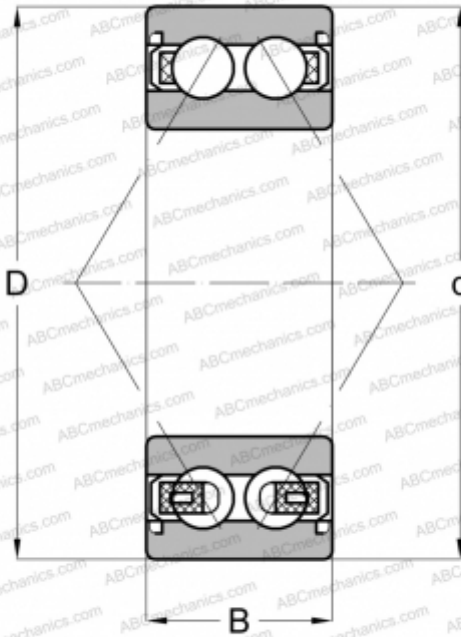

3212 BD 2RSR TVH FAG

Angular contact ball bearings

TYPE: Ball bearings, Angular contact ball bearing, Double row, Contact angle 30°, Lip seals on both side

Technical specification

DIMENSIONS, MM

d	60,000
D	110,000
B	36,500

WEIGHT, KG

1,290

MANUFACTURER

[FAG](#)

INTERCHANGE

ABC	3212 BD 2RSR TVH
SKF	3212 A-2RS1