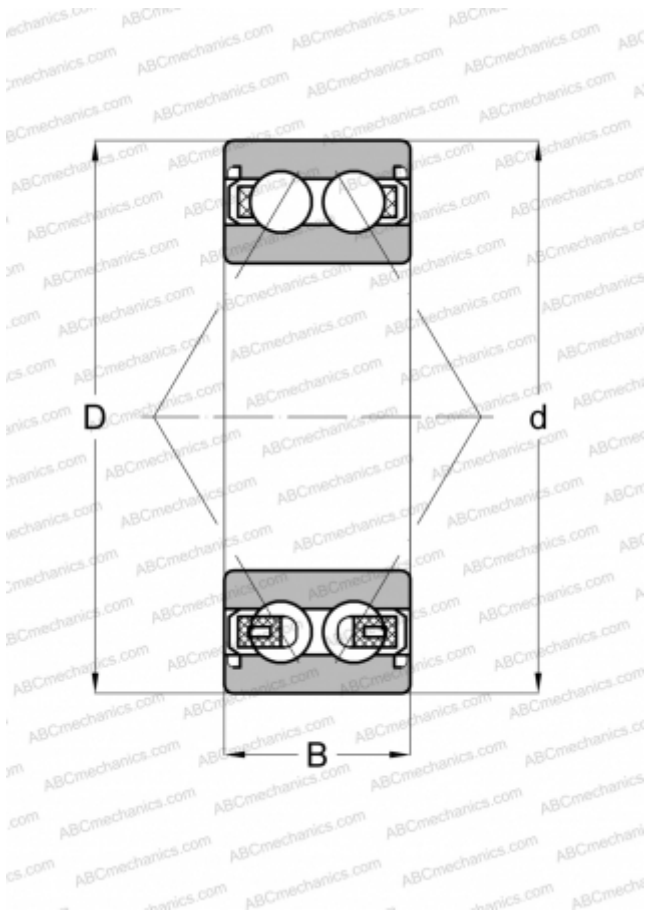

## 3213 A-2RS1 SKF

Angular contact ball bearings

TYPE: Ball bearings, Angular contact ball bearing, Double row, Contact angle 30°, Lip seals on both side

### Technical specification

#### DIMENSIONS, MM

d	65,000
D	120,000
B	38,100

#### WEIGHT, KG

1,750