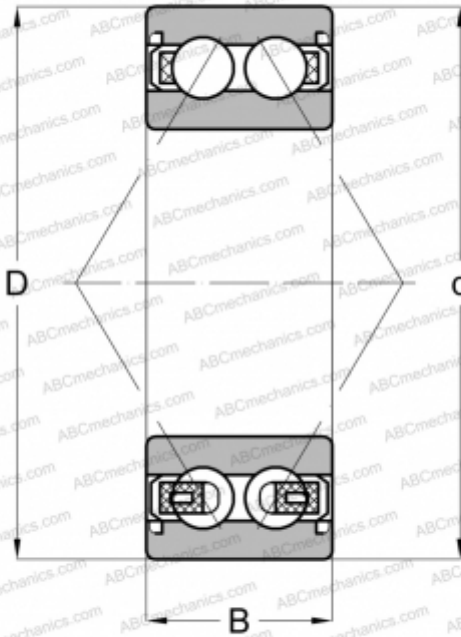

## 3213 BD 2RSR TVH FAG

Angular contact ball bearings

TYPE: Ball bearings, Angular contact ball bearing, Double row, Contact angle 30°, Lip seals on both side

### Technical specification

#### DIMENSIONS, MM

d	65,000
D	120,000
B	38,100

#### WEIGHT, KG

1,660