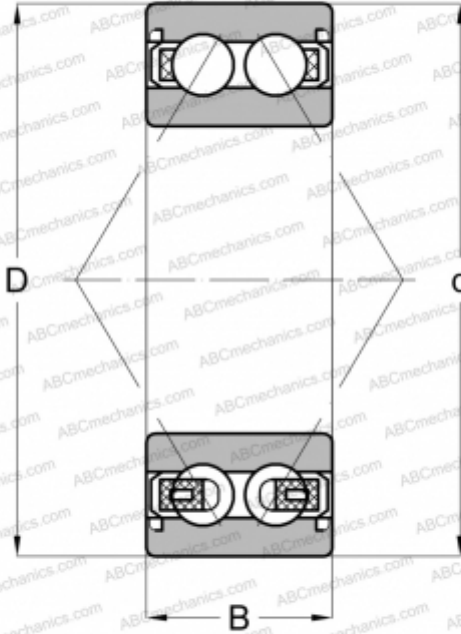

3214 BD 2RSR TVH ABC

Angular contact ball bearings

TYPE: Ball bearings, Angular contact ball bearing, Double row, Contact angle 30°, Lip seals on both side

Technical specification

DIMENSIONS, MM

d	70,000
D	125,000
B	39,700

WEIGHT, KG

1,830

MANUFACTURER

[ABC](#)

INTERCHANGE

FAG	3214 BD 2RSR TVH
-----	----------------------------------