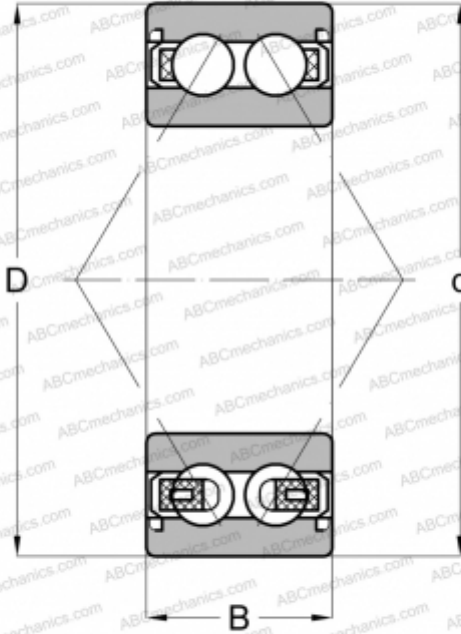

## 3215 BD 2RSR TVH ABC

Angular contact ball bearings

TYPE: Ball bearings, Angular contact ball bearing, Double row, Contact angle 30°, Lip seals on both side

### Technical specification

#### DIMENSIONS, MM

d	75,000
D	130,000
B	41,300

#### WEIGHT, KG

1,940