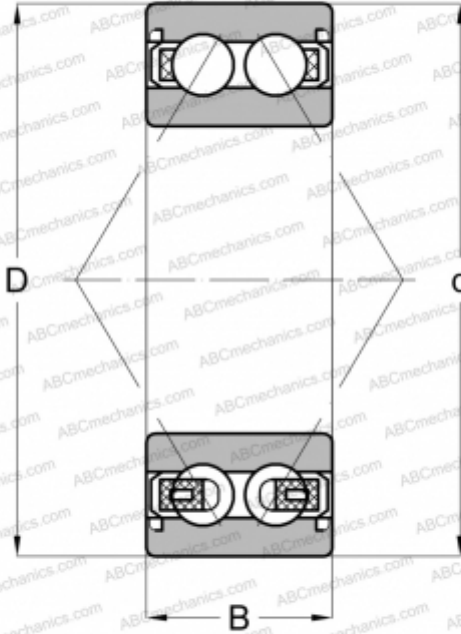

## 3215 BD 2RSR TVH FAG

Angular contact ball bearings

TYPE: Ball bearings, Angular contact ball bearing, Double row, Contact angle 30°, Lip seals on both side

### Technical specification

#### DIMENSIONS, MM

d	75,000
D	130,000
B	41,300

#### WEIGHT, KG

1,940