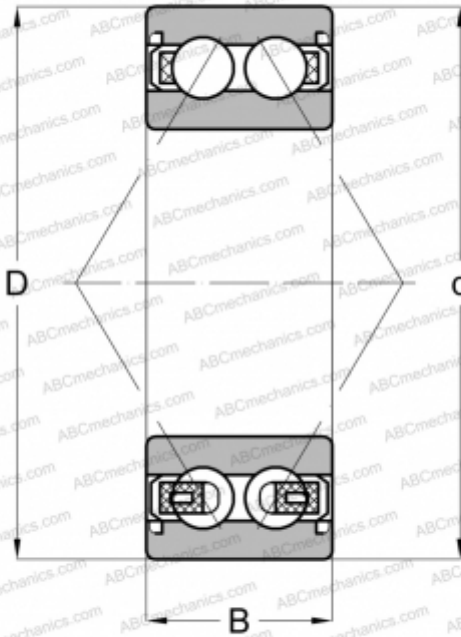

## 3316 BD 2RSR TVH FAG

Angular contact ball bearings

TYPE: Ball bearings, Angular contact ball bearing, Double row, Contact angle 30°, Lip seals on both side

### Technical specification

#### DIMENSIONS, MM

d	80,000
D	170,000
B	68,300

#### WEIGHT, KG

6,300