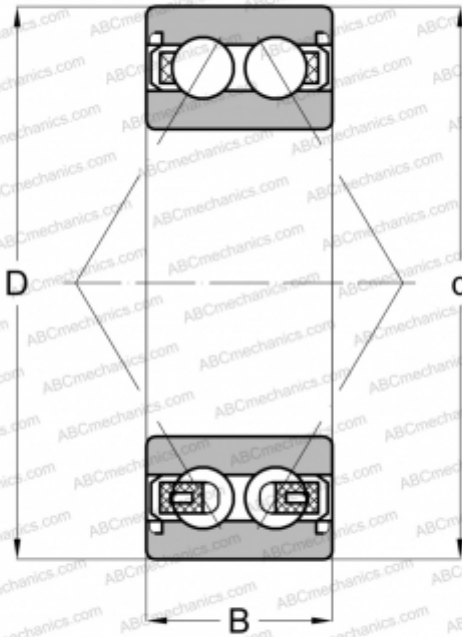

## 3204 BD 2Z TVH ABC

Angular contact ball bearings

TYPE: Ball bearings, Angular contact ball bearing, Double row, Contact angle 30°, Gap seals on both side

### Technical specification

#### DIMENSIONS, MM

d	20,000
D	47,000
B	20,600

#### WEIGHT, KG

0,160