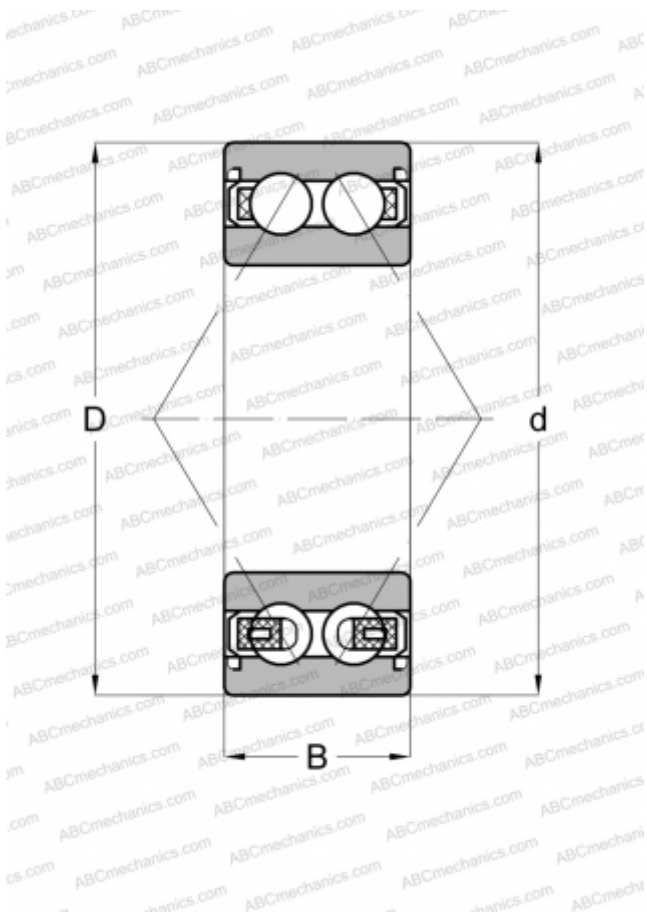

3204 A-2Z SKF

Angular contact ball bearings

TYPE: Ball bearings, Angular contact ball bearing, Double row, Contact angle 30°, Gap seals on both side

Technical specification

DIMENSIONS, MM

d	20,000
D	47,000
B	20,600

WEIGHT, KG

0,160

MANUFACTURER

[SKF](#)

INTERCHANGE

ABC	3204 BD 2Z TVH
FAG	3204 BD 2Z TVH

CALCULATION DATA

Basic dynamic load rating, C	20,000 kN
Basic static load rating, Co	12,000 kN
Fatigue load limit, Pu	0,510 kN
Reference speed	14000 r/min
Limiting speed	10000 r/min