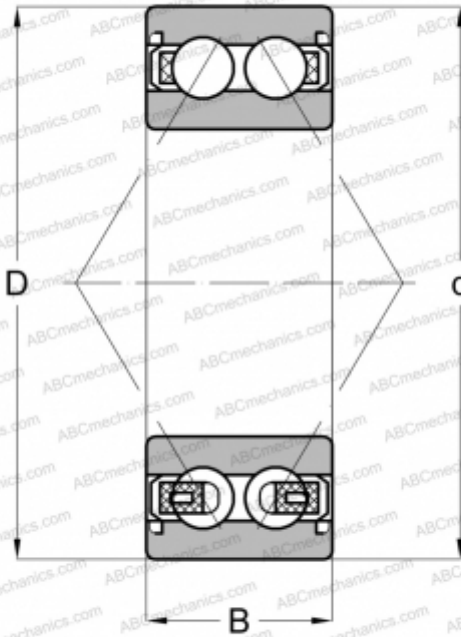

3205 BD 2Z TVH ABC

Angular contact ball bearings

TYPE: Ball bearings, Angular contact ball bearing, Double row, Contact angle 30°, Gap seals on both side

Technical specification

DIMENSIONS, MM

d	25,000
D	52,000
B	20,600

WEIGHT, KG

0,182

MANUFACTURER

[ABC](#)

INTERCHANGE

SKF	3205 A-2Z
FAG	3205 BD 2Z TVH