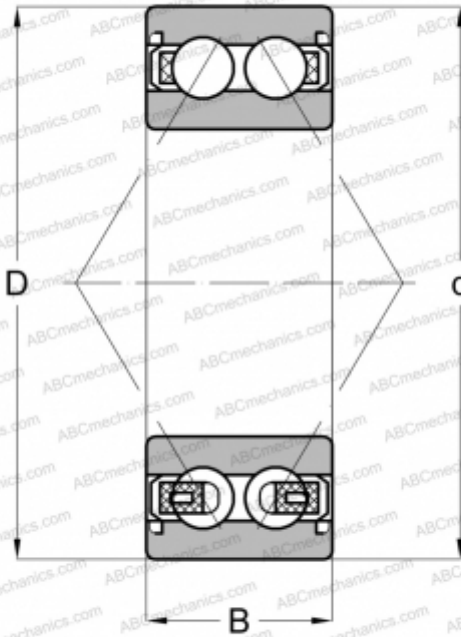

3205 BD 2Z TVH FAG

Angular contact ball bearings

TYPE: Ball bearings, Angular contact ball bearing, Double row, Contact angle 30°, Gap seals on both side

Technical specification

DIMENSIONS, MM

| | |
|---|--------|
| d | 25,000 |
| D | 52,000 |
| B | 20,600 |

WEIGHT, KG

0,182

MANUFACTURER

[FAG](#)

INTERCHANGE

| | |
|-----|--------------------------------|
| ABC | 3205 BD 2Z TVH |
| SKF | 3205 A-2Z |