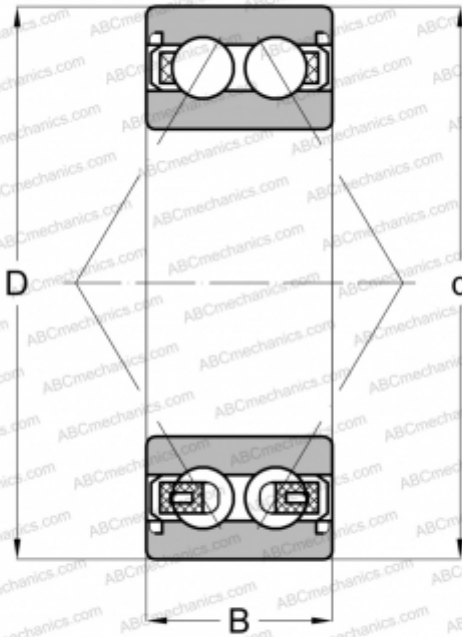

3206 BD 2Z TVH ABC

Angular contact ball bearings

TYPE: Ball bearings, Angular contact ball bearing, Double row, Contact angle 30°, Gap seals on both side

Technical specification

DIMENSIONS, MM

d	30,000
D	62,000
B	23,800

WEIGHT, KG

0,295

MANUFACTURER

[ABC](#)

INTERCHANGE

SKF	3206 A-2Z
FAG	3206 BD 2Z TVH